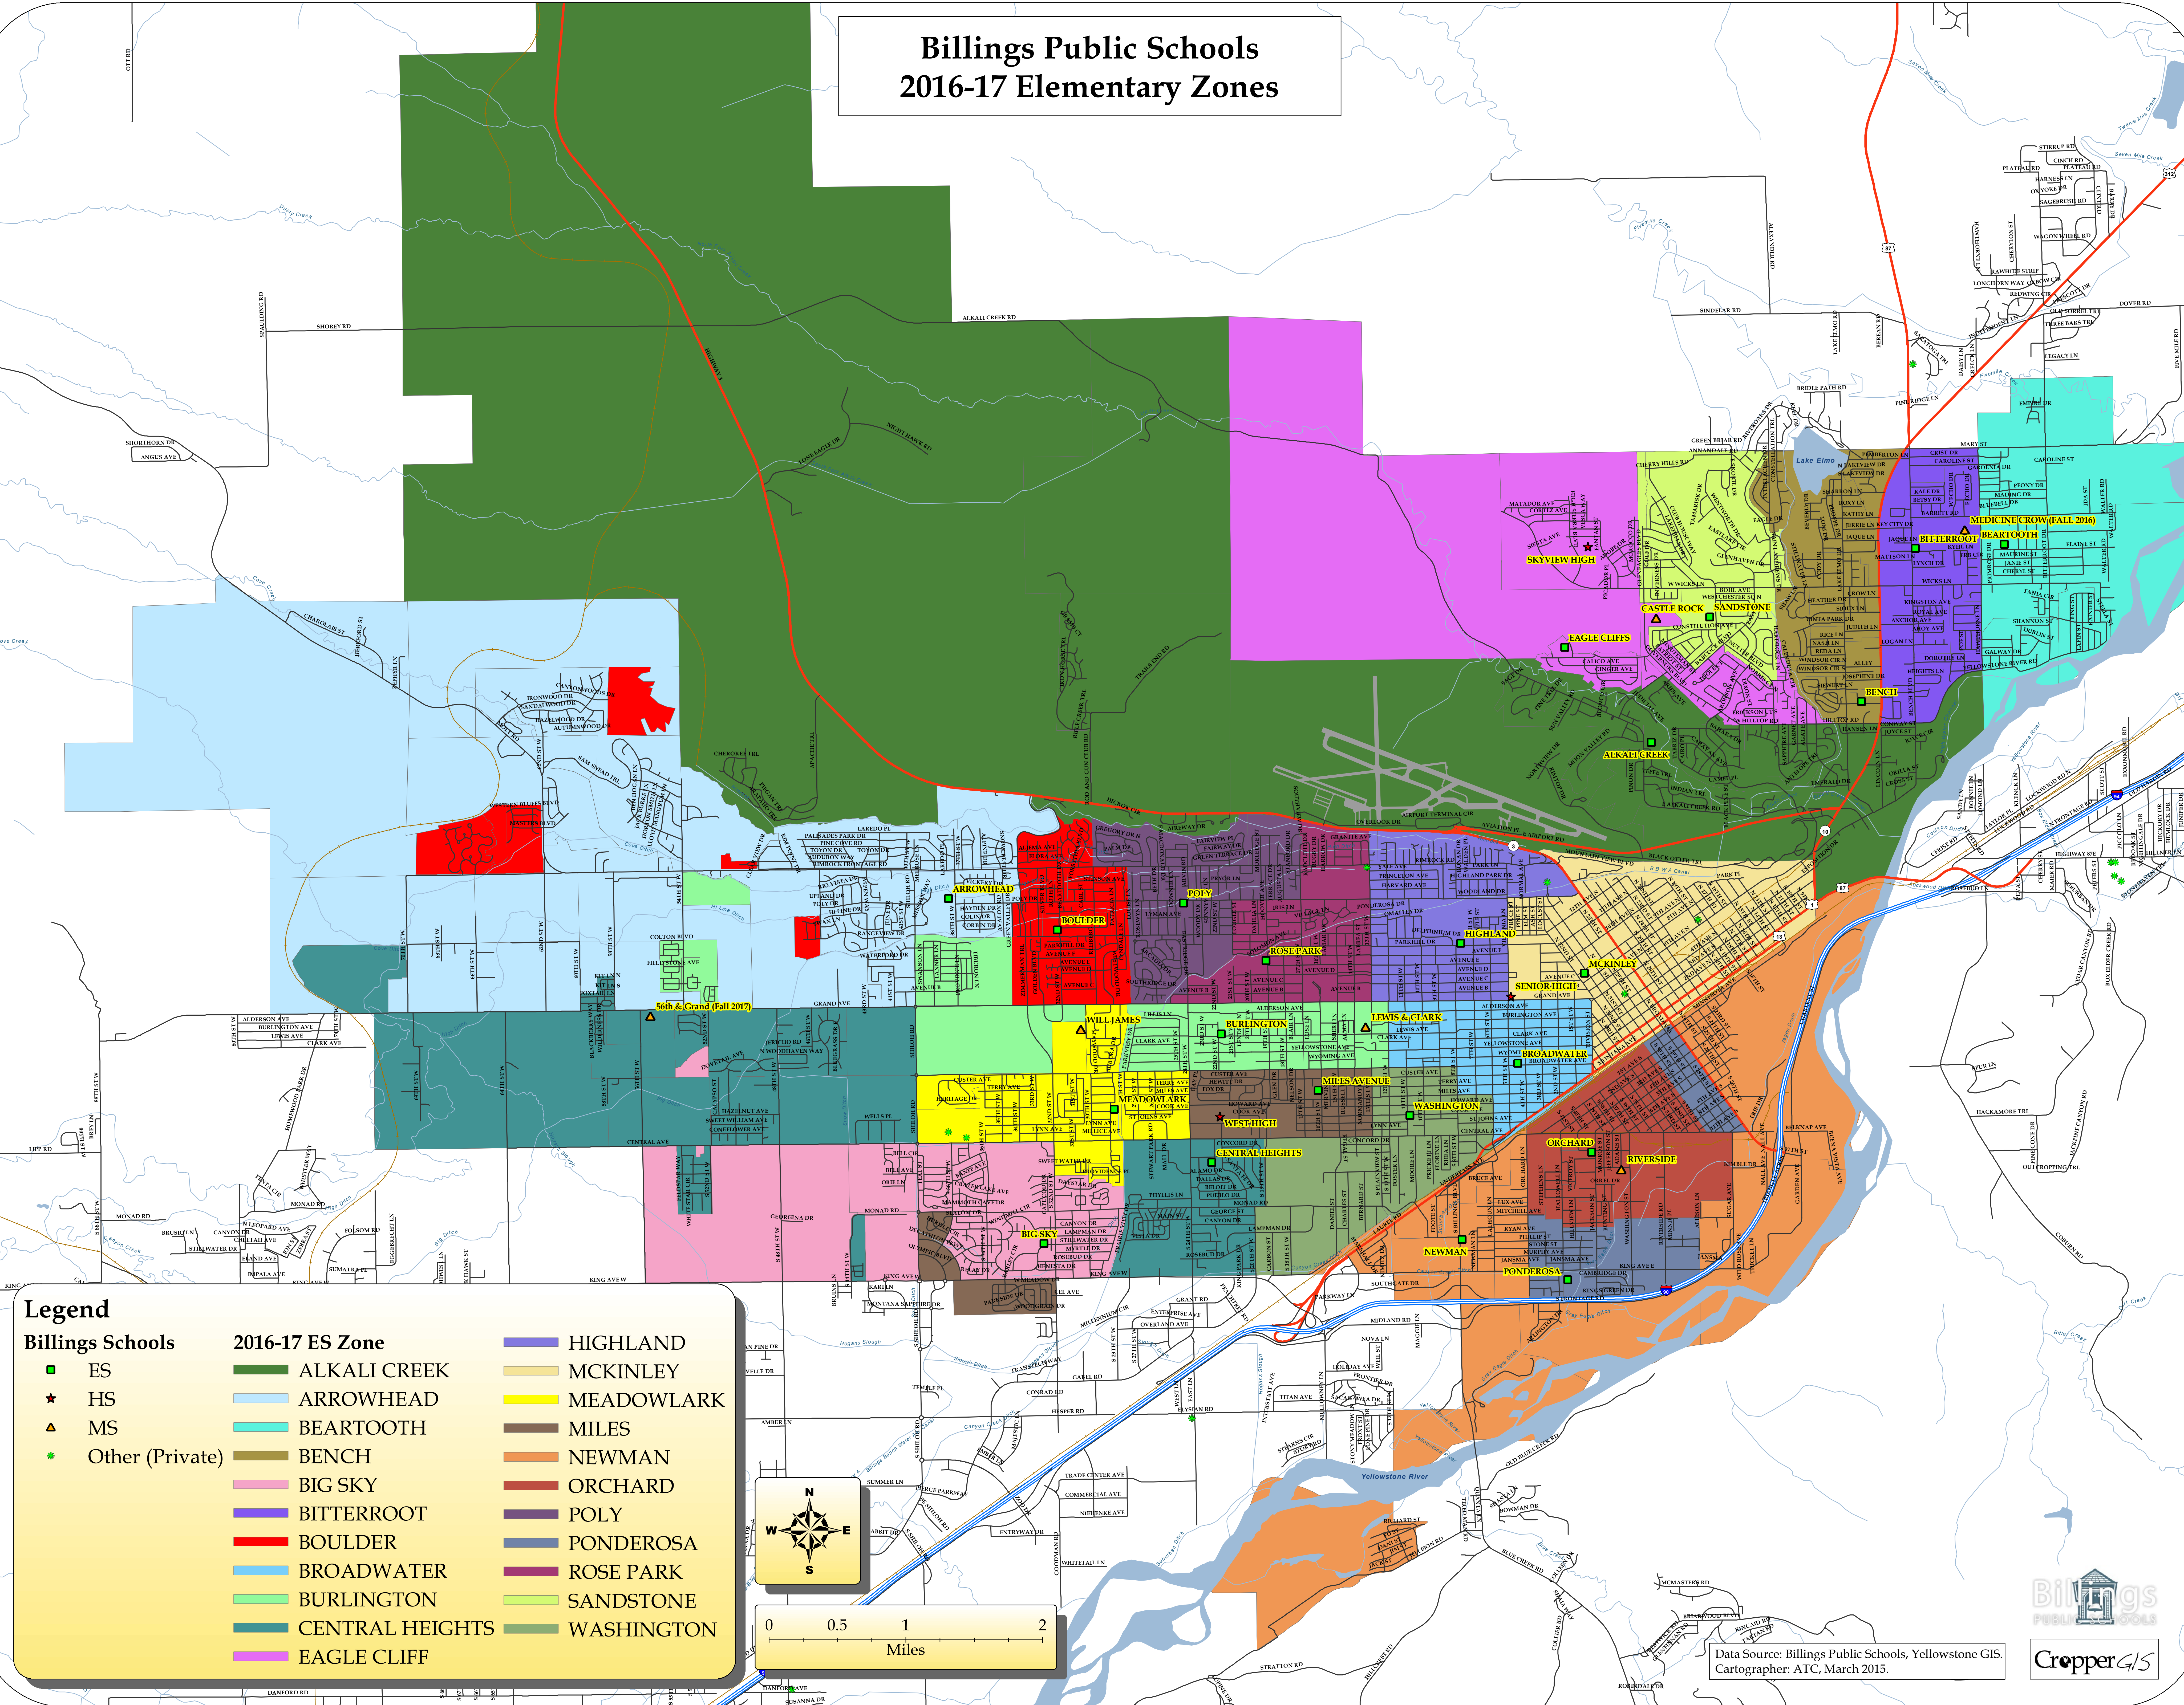

Billings Public Schools 2014-16 Elementary Zones

Legend

Billings Schools

- ES
- ★ HS
- ▲ MS
- ✱ Other (Private)

2014-16 ES Zone

- ALKALI CREEK
- ARROWHEAD
- BEARTOOTH
- BENCH
- BIG SKY
- BITTERROOT
- BOULDER
- BROADWATER
- BURLINGTON
- CENTRAL HEIGHTS
- EAGLE CLIFF
- HIGHLAND
- MCKINLEY
- MEADOWLARK
- MILES
- NEWMAN
- ORCHARD
- POLY
- PONDEROSA
- ROSE PARK
- SANDSTONE
- WASHINGTON

Data Source: Billings Public Schools, Yellowstone GIS.
Cartographer: ATC, March 2015.

Billings Public Schools 2016-17 Elementary Zones

Legend

Billings Schools

- ES
- ★ HS
- ▲ MS
- ★ Other (Private)

2016-17 ES Zone

- ALKALI CREEK
- ARROWHEAD
- BEARTOOTH
- BENCH
- BIG SKY
- BITTERROOT
- BOULDER
- BROADWATER
- BURLINGTON
- CENTRAL HEIGHTS
- EAGLE CLIFF
- HIGHLAND
- MCKINLEY
- MEADOWLARK
- MILES
- NEWMAN
- ORCHARD
- POLY
- PONDEROSA
- ROSE PARK
- SANDSTONE
- WASHINGTON

Data Source: Billings Public Schools, Yellowstone GIS.
Cartographer: ATC, March 2015.

Billings Public Schools 2017-18 Elementary Zones

Legend

Billings Schools		2017-18 ES Zone	
■	ES	■	ALKALI CREEK
★	HS	■	ARROWHEAD
▲	MS	■	BEARTOOTH
★	Other (Private)	■	BENCH
		■	BIG SKY
		■	BITTERROOT
		■	BOULDER
		■	BROADWATER
		■	BURLINGTON
		■	CENTRAL HEIGHTS
		■	EAGLE CLIFF
		■	HIGHLAND
		■	MCKINLEY
		■	MEADOWLARK
		■	MILES
		■	NEWMAN
		■	ORCHARD
		■	POLY
		■	PONDEROSA
		■	ROSE PARK
		■	SANDSTONE
		■	WASHINGTON