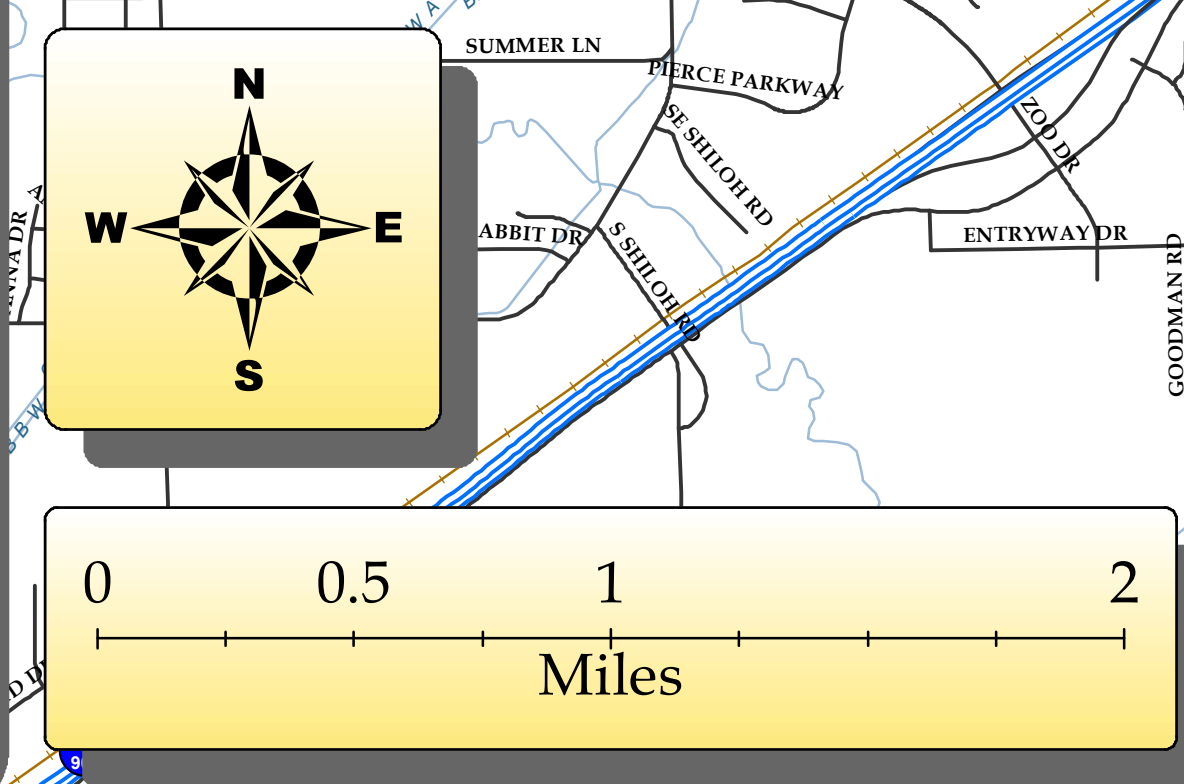

Billings Public Schools 2014-16 Elementary Zones

Legend

Billings Schools

- ES
- ★ HS
- ▲ MS
- ✱ Other (Private)

2014-16 ES Zone

- ALKALI CREEK
- ARROWHEAD
- BEARTOOTH
- BENCH
- BIG SKY
- BITTERROOT
- BOULDER
- BROADWATER
- BURLINGTON
- CENTRAL HEIGHTS
- EAGLE CLIFF
- HIGHLAND
- MCKINLEY
- MEADOWLARK
- MILES
- NEWMAN
- ORCHARD
- POLY
- PONDEROSA
- ROSE PARK
- SANDSTONE
- WASHINGTON

- ALKALI CREEK
- ARROWHEAD
- BEARTOOTH
- BENCH
- BIG SKY
- BITTERROOT
- BOULDER
- BROADWATER
- BURLINGTON
- CENTRAL HEIGHTS
- EAGLE CLIFF
- HIGHLAND
- MCKINLEY
- MEADOWLARK
- MILES
- NEWMAN
- ORCHARD
- POLY
- PONDEROSA
- ROSE PARK
- SANDSTONE
- WASHINGTON