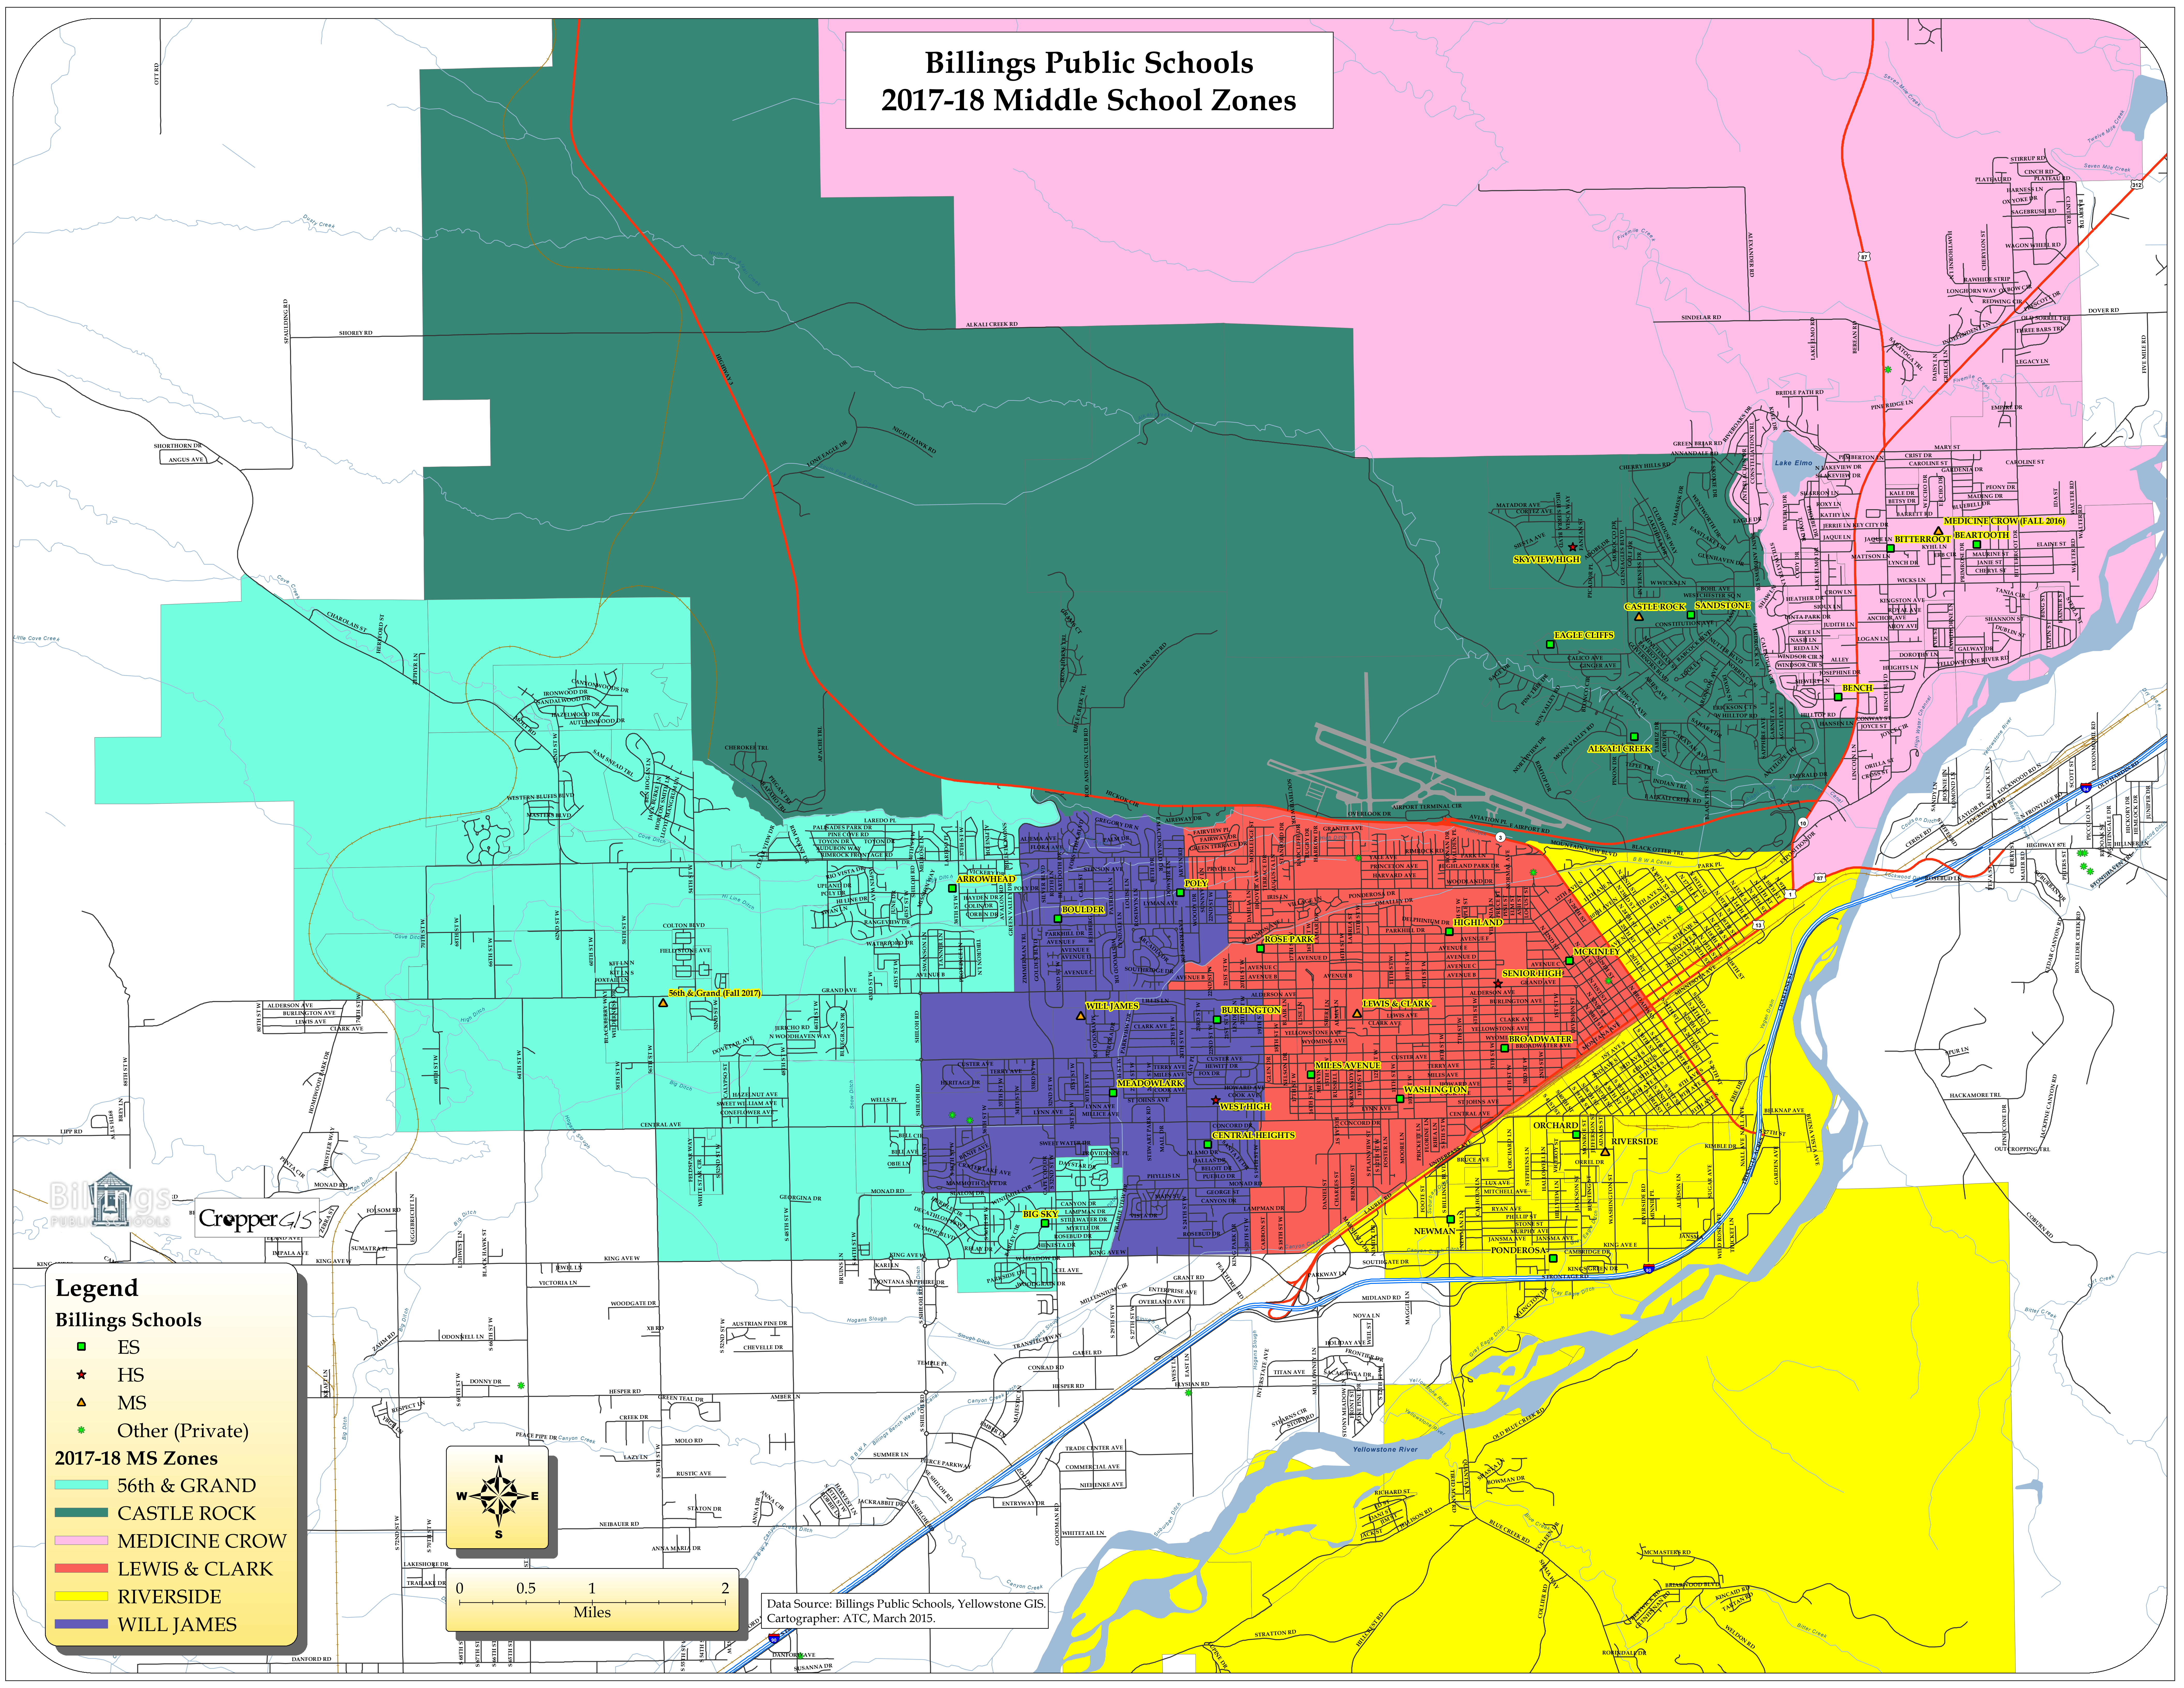

Billings Public Schools 2017-18 Middle School Zones

Legend

Billings Schools

- ES
- ★ HS
- ▲ MS
- Other (Private)

2017-18 MS Zones

- 56th & GRAND
- CASTLE ROCK
- MEDICINE CROW
- LEWIS & CLARK
- RIVERSIDE
- WILL JAMES