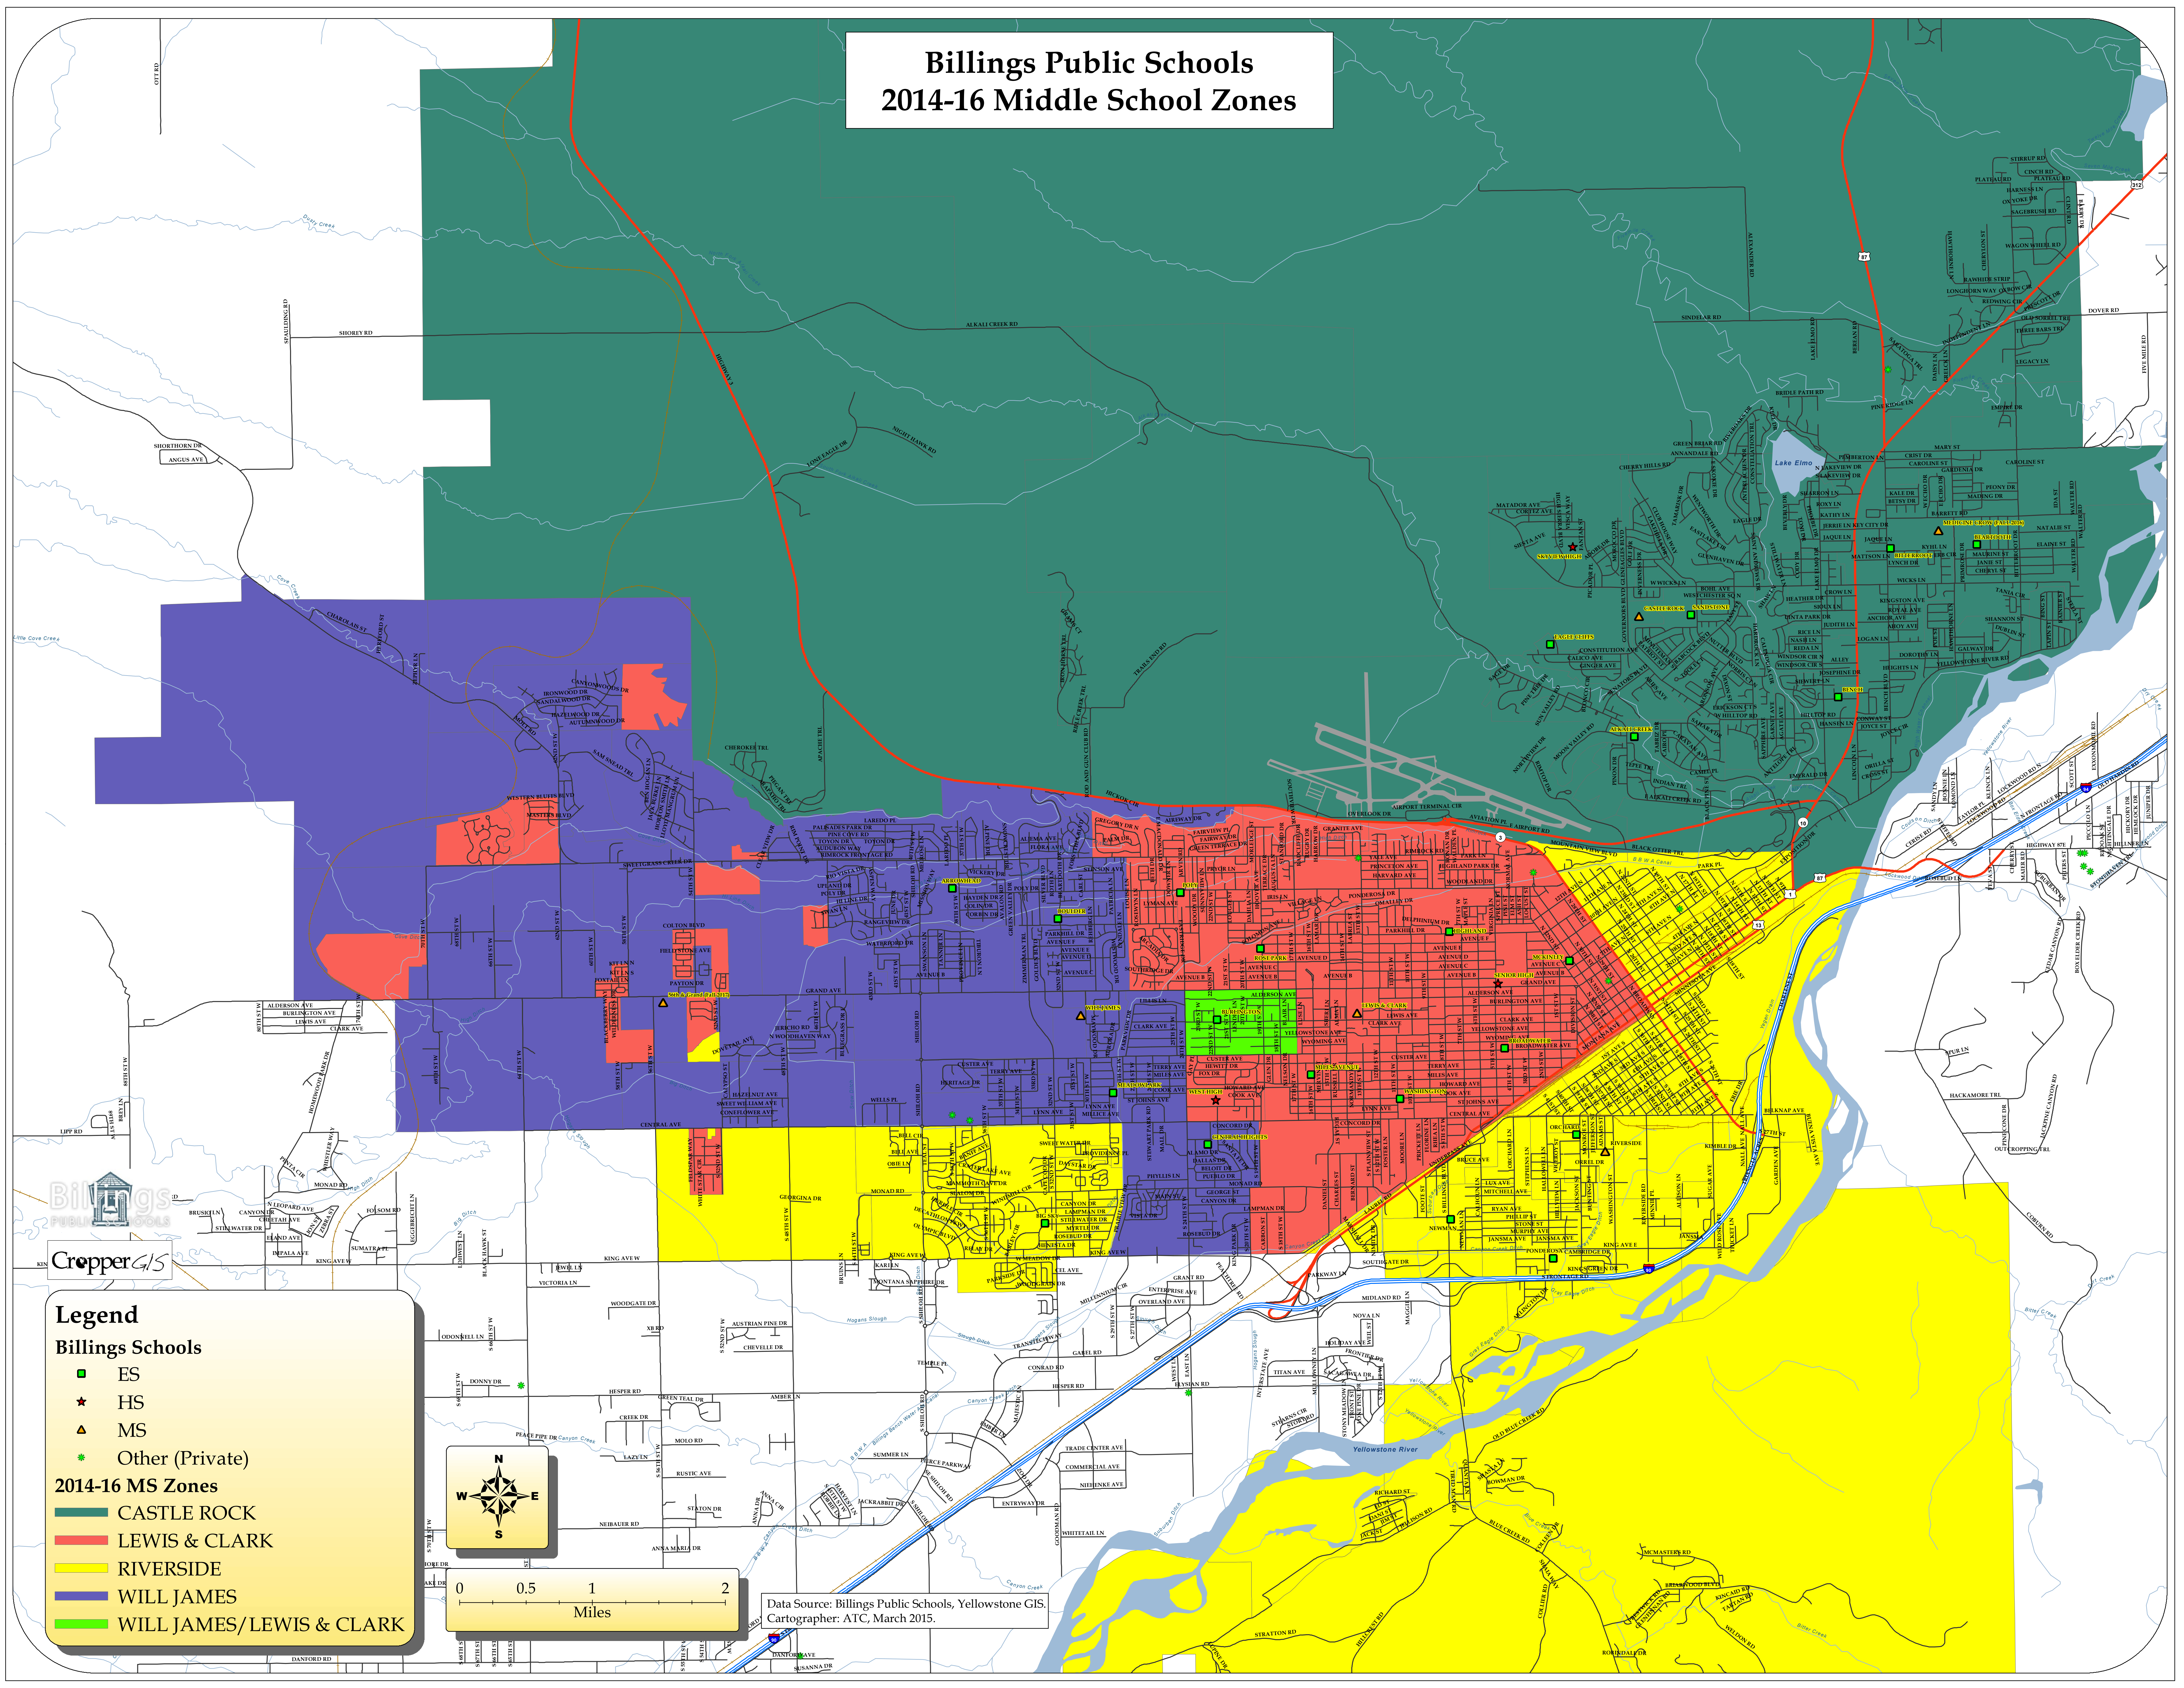

Billings Public Schools 2014-16 Middle School Zones

Legend

Billings Schools

- ES
- ★ HS
- ▲ MS
- Other (Private)

2014-16 MS Zones

- CASTLE ROCK
- LEWIS & CLARK
- RIVERSIDE
- WILL JAMES
- WILL JAMES/LEWIS & CLARK

Data Source: Billings Public Schools, Yellowstone GIS.
Cartographer: ATC, March 2015.