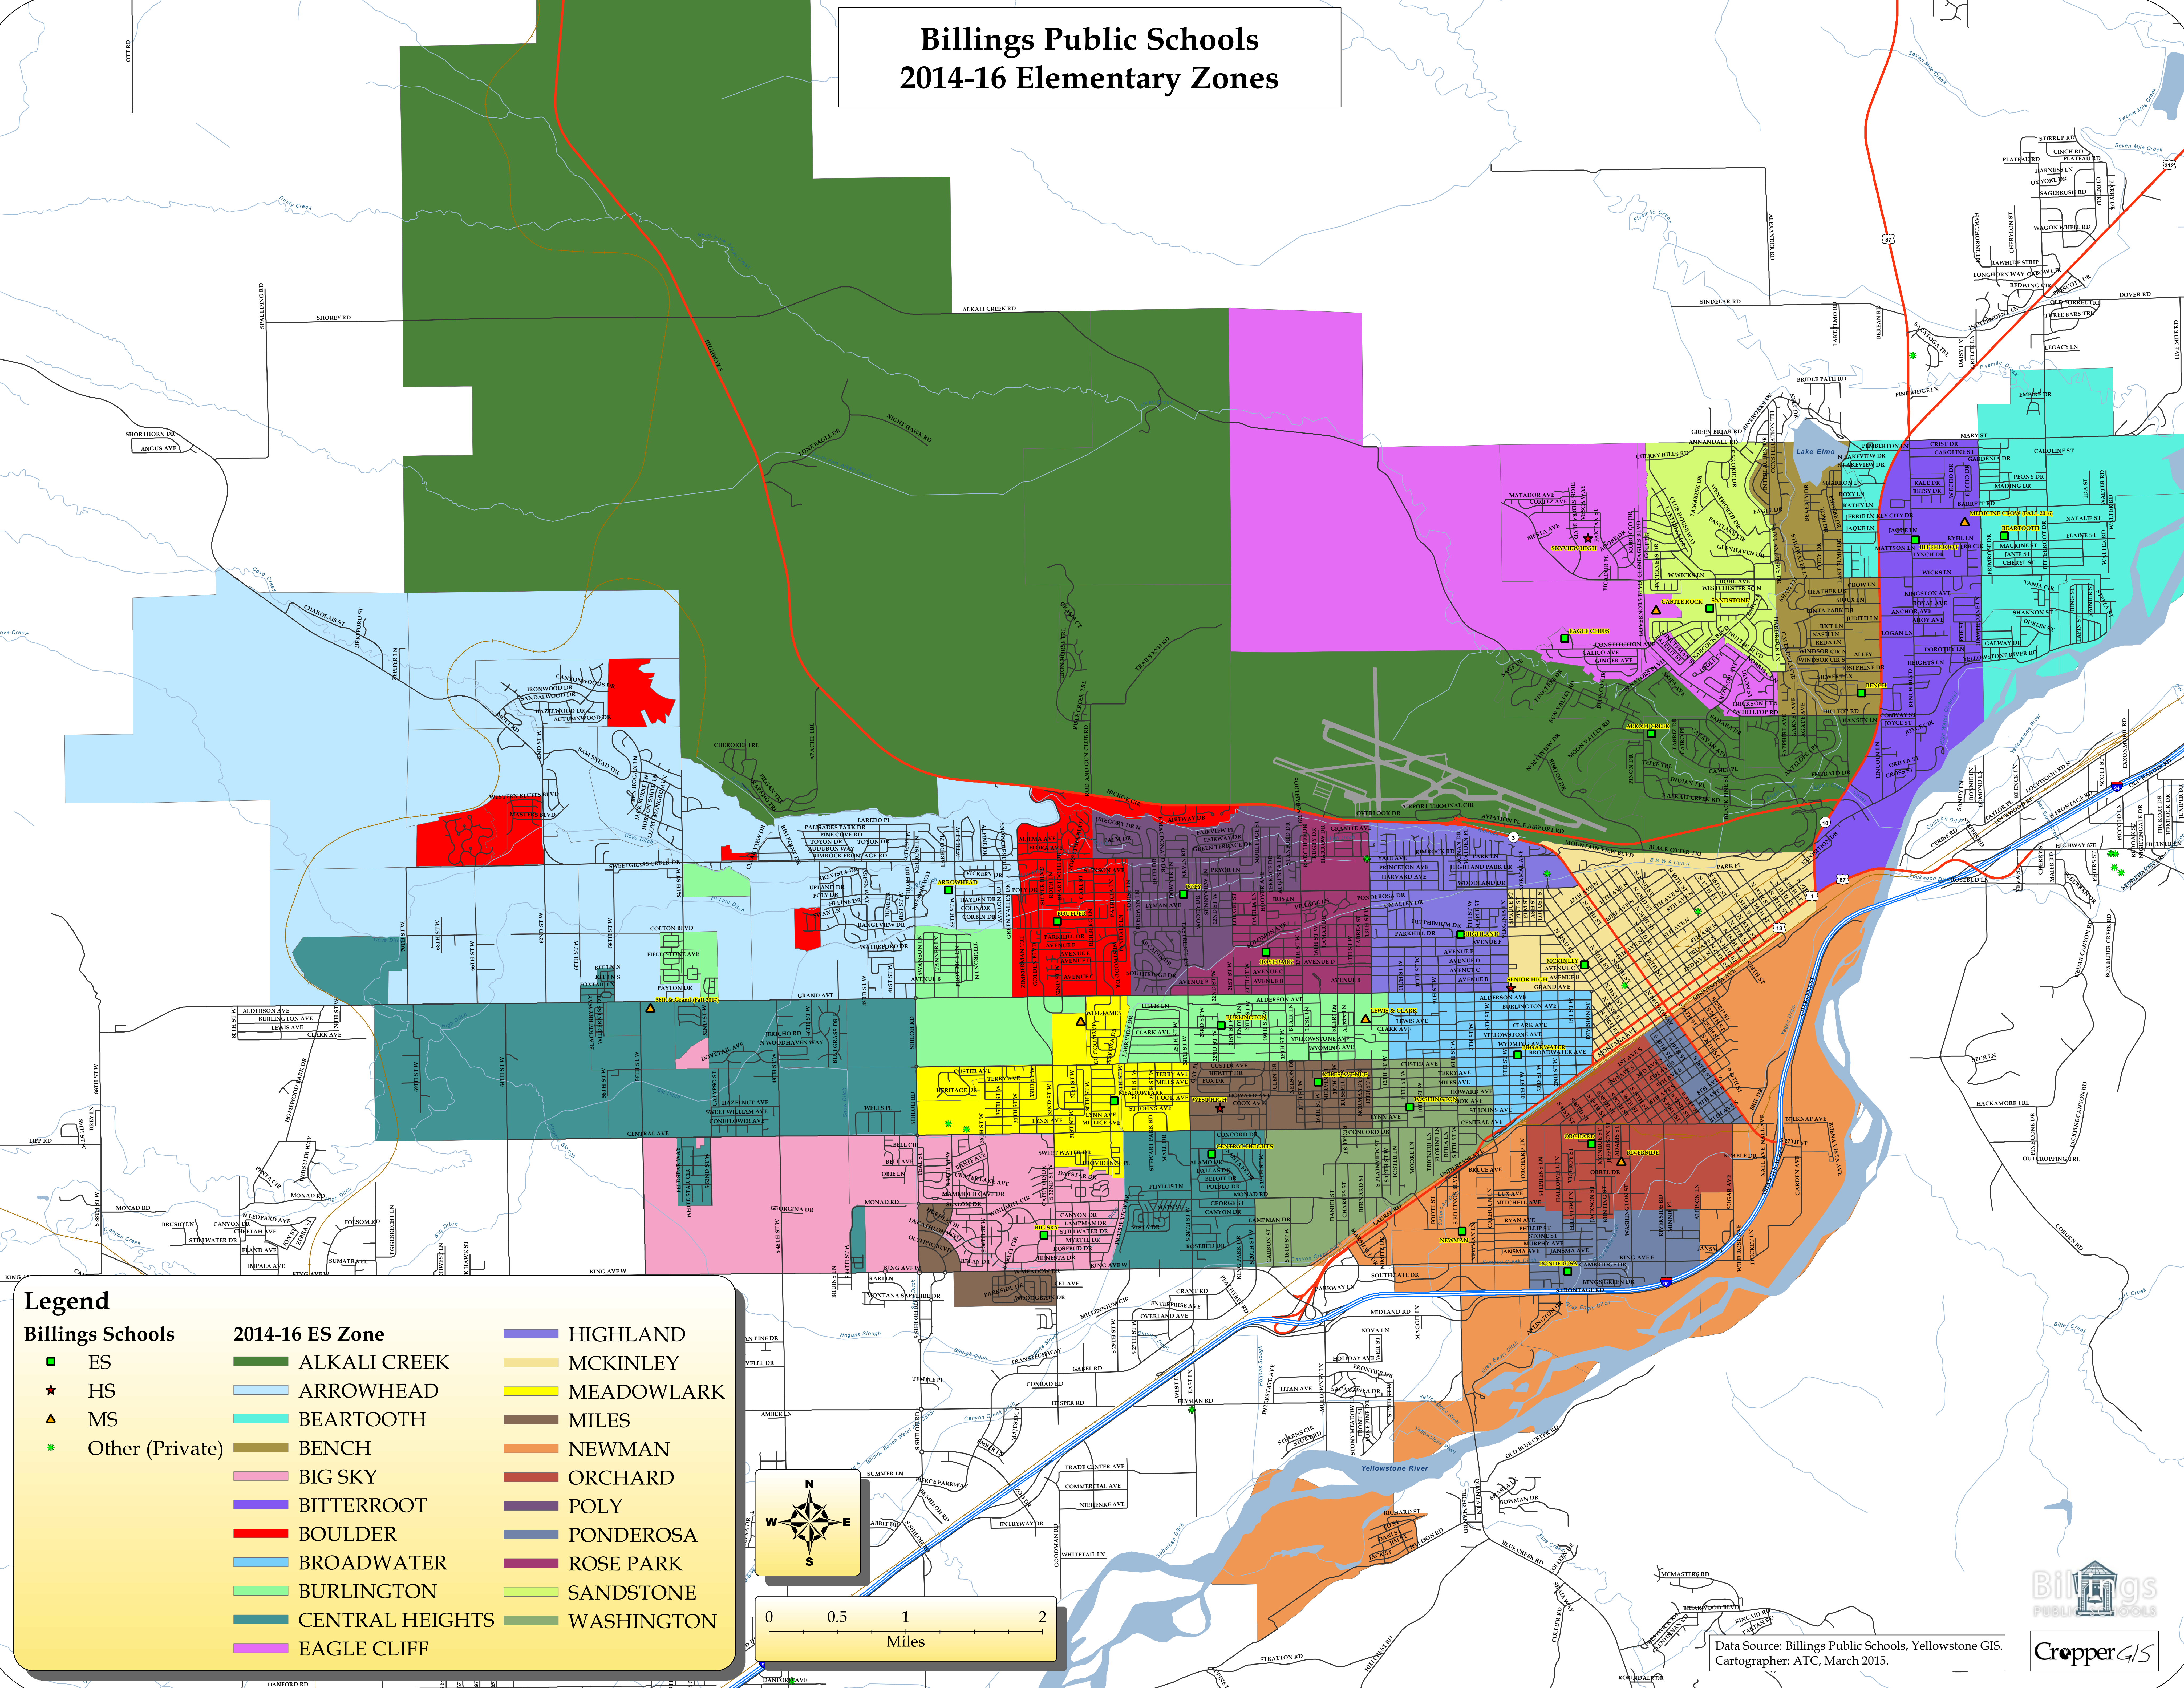

Billings Public Schools 2014-16 Elementary Zones

Legend

Billings Schools

- ES
- ★ HS
- ▲ MS
- ✱ Other (Private)

2014-16 ES Zone

- ALKALI CREEK
- ARROWHEAD
- BEARTOOTH
- BENCH
- BIG SKY
- BITTERROOT
- BOULDER
- BROADWATER
- BURLINGTON
- CENTRAL HEIGHTS
- EAGLE CLIFF
- HIGHLAND
- MCKINLEY
- MEADOWLARK
- MILES
- NEWMAN
- ORCHARD
- POLY
- PONDEROSA
- ROSE PARK
- SANDSTONE
- WASHINGTON

Data Source: Billings Public Schools, Yellowstone GIS.
Cartographer: ATC, March 2015.

Billings Public Schools 2016-17 Elementary Zones

Legend

Billings Schools

- ES
- ★ HS
- ▲ MS
- ★ Other (Private)

2016-17 ES Zone

- ALKALI CREEK
- ARROWHEAD
- BEARTOOTH
- BENCH
- BIG SKY
- BITTERROOT
- BOULDER
- BROADWATER
- BURLINGTON
- CENTRAL HEIGHTS
- EAGLE CLIFF
- HIGHLAND
- MCKINLEY
- MEADOWLARK
- MILES
- NEWMAN
- ORCHARD
- POLY
- PONDEROSA
- ROSE PARK
- SANDSTONE
- WASHINGTON

Data Source: Billings Public Schools, Yellowstone GIS.
Cartographer: ATC, March 2015.

Billings Public Schools 2017-18 Elementary Zones

Legend

Billings Schools		2017-18 ES Zone	
■	ES	■	ALKALI CREEK
★	HS	■	ARROWHEAD
▲	MS	■	BEARTOOTH
★	Other (Private)	■	BENCH
		■	BIG SKY
		■	BITTERROOT
		■	BOULDER
		■	BROADWATER
		■	BURLINGTON
		■	CENTRAL HEIGHTS
		■	EAGLE CLIFF
		■	HIGHLAND
		■	MCKINLEY
		■	MEADOWLARK
		■	MILES
		■	NEWMAN
		■	ORCHARD
		■	POLY
		■	PONDEROSA
		■	ROSE PARK
		■	SANDSTONE
		■	WASHINGTON